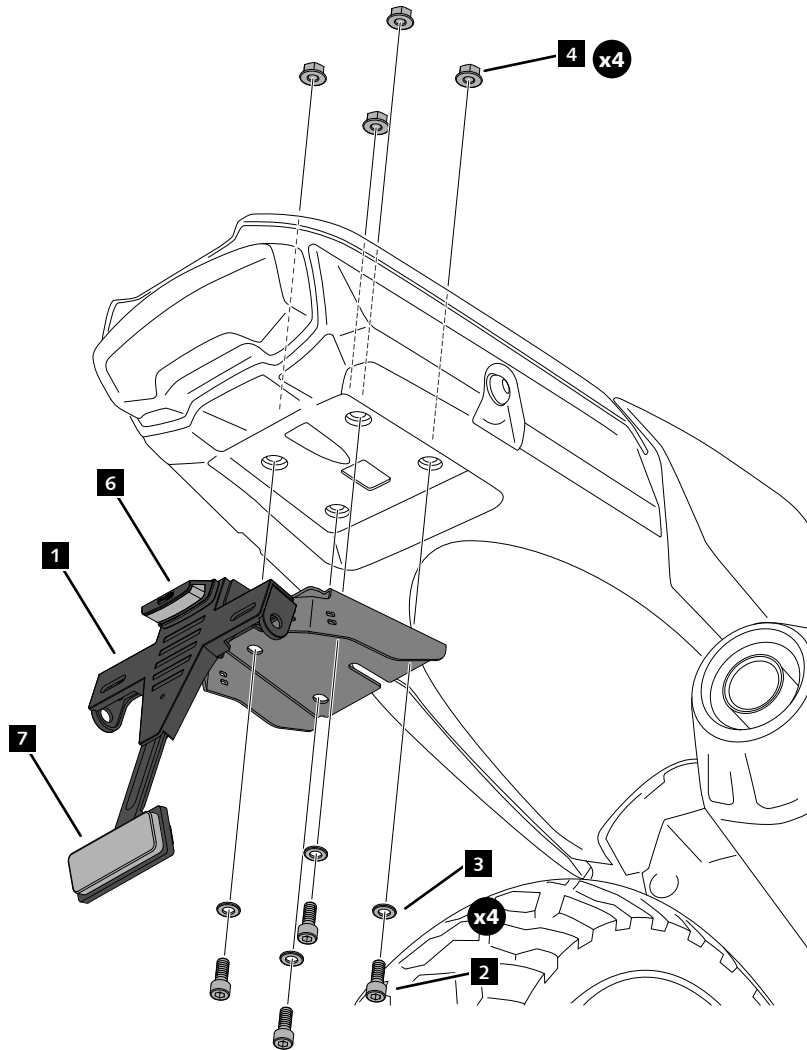

KAWASAKI KLE 500 '26

Portamatrícula - License Support

REF. 23080N